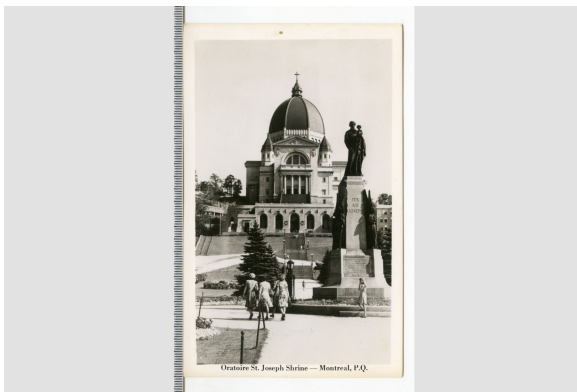

Postcards

Postcard

<https://collections.pacmusee.qc.ca/en/objects/postcard-2013-030-008-367/>

Collections / postcard

CC BY-NC-ND 4.0 license

Black & white postcard.

Accession Number 2013.30.08.367

Fabricant / Éditeur Michel Photo

Artiste / Auteur Michel Photo

Date 1962 an

Medium and Support ink, cardboard