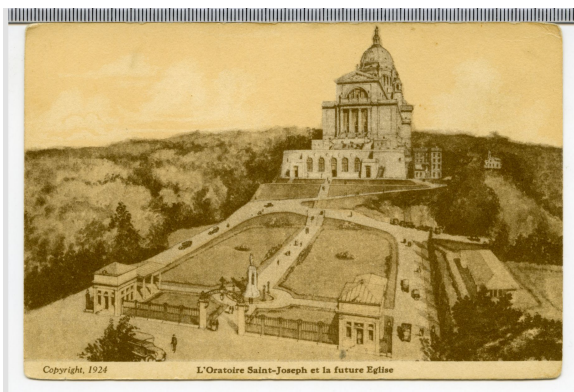

Postcards

Postcard

<https://collections.pacmusee.qc.ca/en/objects/postcard-2013-030-008-311/>

Collections / postcard

CC BY-NC-ND 4.0 license

Sepia postcard.

Accession Number 2013.30.08.311

Date 1924 c

Medium and Support ink, cardboard

Technique industrial process

Measurements 9,3 x 14 cm

© © Collection Pointe-à-Callière, collection Christian Paquin, 2013.030.008.311