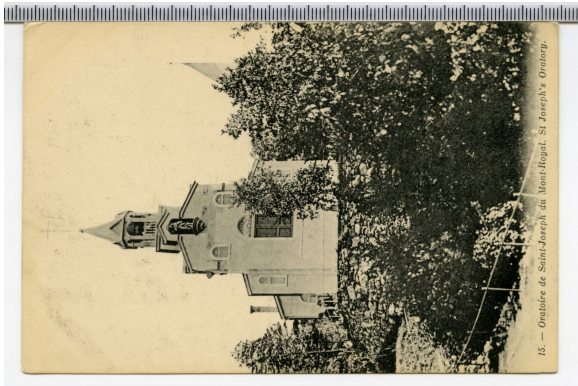

Postcards

Postcard

<https://collections.pacmusee.qc.ca/en/objects/postcard-2013-030-008-178/>

Collections / postcard

CC BY-NC-ND 4.0 license

Black & white postcard.

Accession Number 2013.30.08.178

Fabricant / Éditeur Librairie Beauchemin

Artiste / Auteur Dumas, G. A.

Date 1930 an

Medium and Support ink, cardboard

Technique industrial process

Measurements 13,8 x 9,1 cm

© © Collection Pointe-à-Callière, collection Christian Paquin, 2013.030.008.178