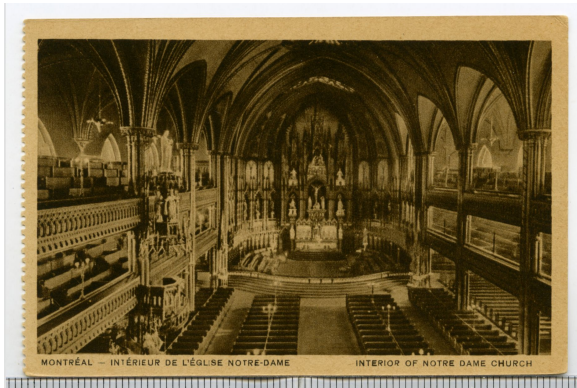

Postcard

<https://collections.pacmusee.qc.ca/en/objects/postcard-2013-030-007-541/>

Collections / postcard

CC BY-NC-ND 4.0 license

Sepia postcard.

Accession Number 2013.30.07.541

Fabricant / Éditeur The Weiss Import Co.

Artiste / Auteur Unknown

Medium and Support ink, cardboard

Technique industrial process

Measurements 9,1 x 13,8 cm