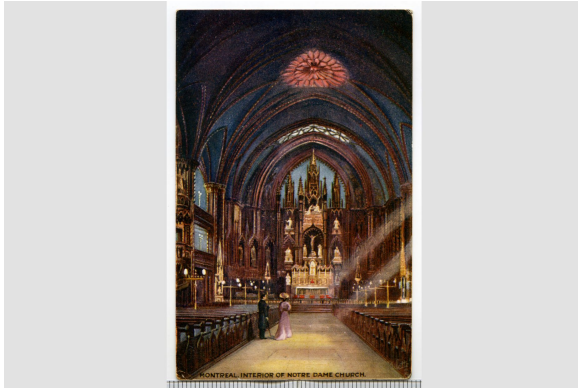

Postcard

<https://collections.pacmusee.qc.ca/en/objects/postcard-2013-030-007-502/>

Collections / postcard

CC BY-NC-ND 4.0 license

Color postcard.

Accession Number 2013.30.07.502

Fabricant / Éditeur Raphael Tuck & Sons

Artiste / Auteur Unknown

Date 1959 an

Medium and Support ink, cardboard

Technique color offset