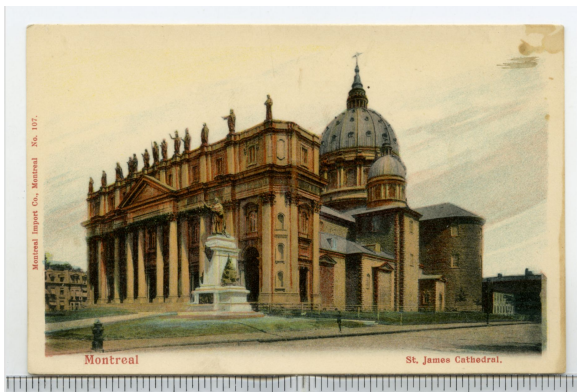

Postcards

Postcard

<https://collections.pacmusee.qc.ca/en/objects/postcard-2013-030-007-148/>

Collections / postcard

CC BY-NC-ND 4.0 license

Color postcard.

Accession Number 2013.30.07.148

Fabricant / Éditeur Montreal Import Co.

Artiste / Auteur Unknown

Date 1905 year

Medium and Support ink, cardboard

Technique industrial process

Measurements 9 x 14 cm

© Pointe-à-Callière Collection, Christian Paquin Collection, 2013.030.007.148