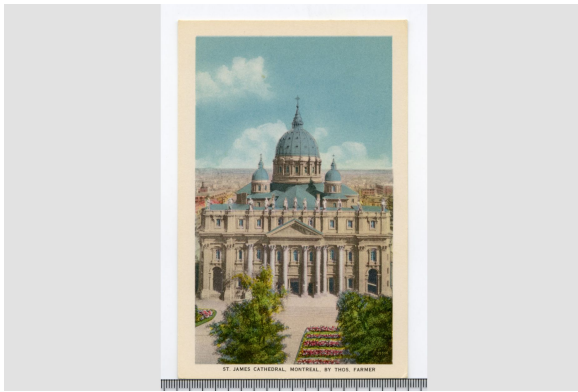

Postcards

Postcard

<https://collections.pacmusee.qc.ca/en/objects/postcard-2013-030-007-032/>

Collections / postcard

CC BY-NC-ND 4.0 license

Color postcard.

Accession Number 2013.30.07.032

Fabricant / Éditeur Unknown

Artiste / Auteur Farmer, Thos.

Date 1950 an

Medium and Support ink, cardboard