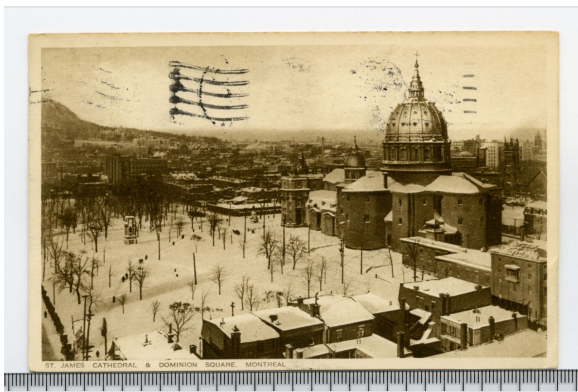

Postcards

Postcard

<https://collections.pacmusee.qc.ca/en/objects/postcard-2013-030-007-023/>

Collections / postcard

CC BY-NC-ND 4.0 license

Sepia postcard with handwritten inscriptions.

Accession Number 2013.30.07.023

Fabricant / Éditeur Lonsdale & Bartholomew Limited

Artiste / Auteur Unknown

Date 1914 an

Support cardboard

Technique photoengraving

Measurements 9 x 14 cm

© Pointe-à-Callière Collection, Christian Paquin Collection, 2013.030.007.023