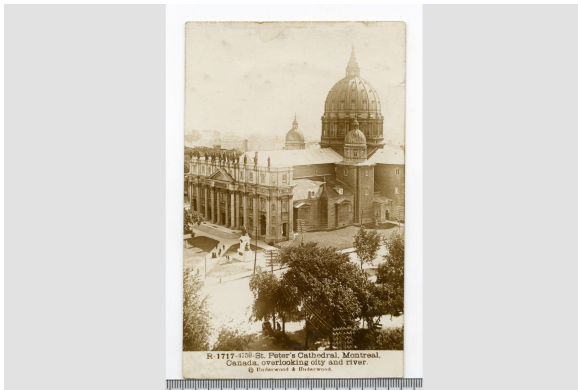

Postcards

Postcard

<https://collections.pacmusee.qc.ca/en/objects/postcard-2013-030-007-011/>

Collections / postcard

CC BY-NC-ND 4.0 license

Black & white postcard.

Accession Number 2013.30.07.011

Fabricant / Éditeur Underwood & Underwood

Artiste / Auteur Unknown

Date 1921 an

Support cardboard