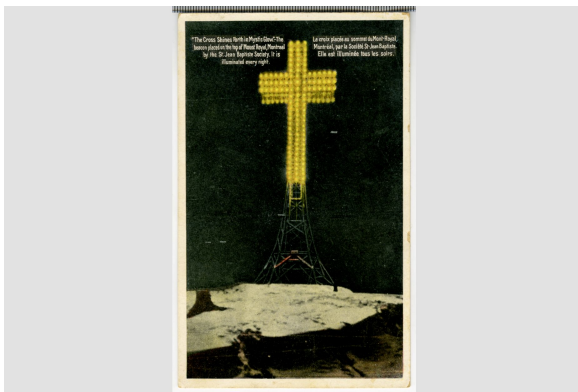

Postcards

Postcard

<https://collections.pacmusee.qc.ca/en/objects/postcard-2013-030-006-622/>

Collections / postcard

CC BY-NC-ND 4.0 license

Color postcard.

Accession Number 2013.30.06.622

Fabricant / Éditeur International Fine Art Co, Ltd.

Date 1965 an

Medium and Support ink, cardboard

Technique industrial process