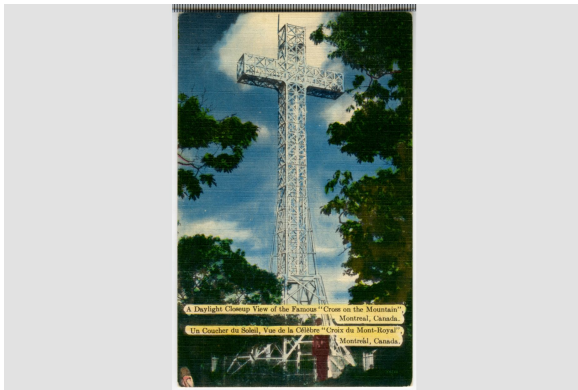

Postcards

Postcard

<https://collections.pacmusee.qc.ca/en/objects/postcard-2013-030-006-592/>

Collections / postcard

CC BY-NC-ND 4.0 license

Color postcard.

Accession Number 2013.30.06.592

Fabricant / Éditeur Les messageries de presse Benjamin, Ltée.

Medium and Support ink, cardboard

Technique industrial process

Measurements 13,9 x 8,7 cm

© Pointe-à-Callière Collection, Christian Paquin Collection, 2013.030.006.592