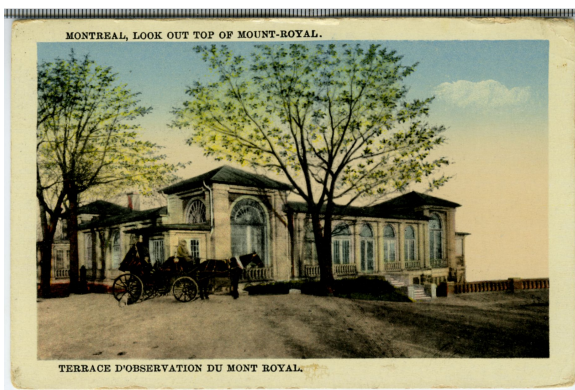

Postcards

Postcard

<https://collections.pacmusee.qc.ca/en/objects/postcard-2013-030-006-494/>

Collections / postcard

CC BY-NC-ND 4.0 license

Color postcard.

Accession Number 2013.30.06.494

Fabricant / Éditeur The Weiss Import Co.

Date 1934 an

Medium and Support ink, cardboard

Technique industrial process