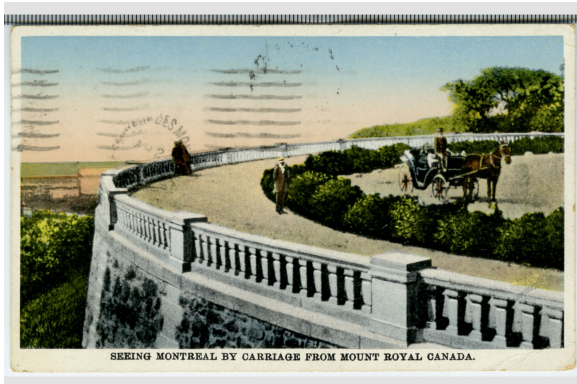

Postcards

Postcard

<https://collections.pacmusee.qc.ca/en/objects/postcard-2013-030-006-405/>

Collections / postcard

CC BY-NC-ND 4.0 license

Color postcard with handwritten inscriptions.

Accession Number 2013.30.06.405

Fabricant / Éditeur International Fine Art Co, Ltd.

Date 1965 an

Medium and Support ink, cardboard

Technique industrial process