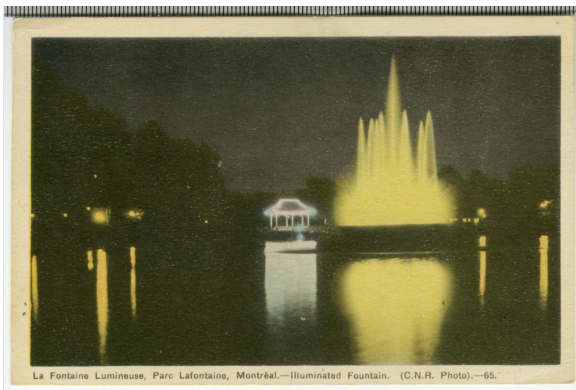

Postcards

Postcard

<https://collections.pacmusee.qc.ca/en/objects/postcard-2013-030-006-307/>

Collections / postcard

CC BY-NC-ND 4.0 license

Color postcard with handwritten inscriptions.

Accession Number 2013.30.06.307

Fabricant / Éditeur The Photogelatine Engraving Co, Limited

Artiste / Auteur Canadian National (Canadian National Railway Company)

Medium and Support ink, cardboard

Technique industrial process