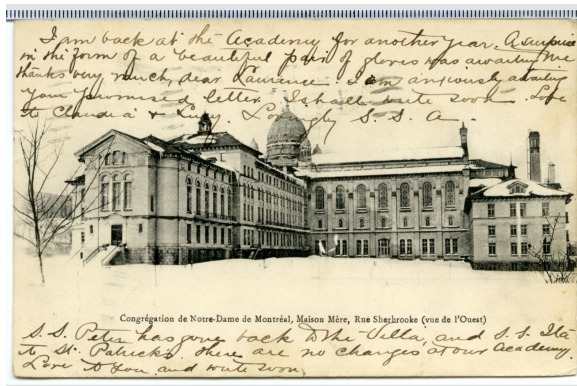

Postcards

Postcard

<https://collections.pacmusee.qc.ca/en/objects/postcard-2013-030-005-392/>

Collections / postcard

CC BY-NC-ND 4.0 license

Black & white postcard with handwritten inscriptions.

Accession Number 2013.30.05.392

Fabricant / Éditeur Unknown

Artiste / Auteur Unknown

Date 1910 year

Medium and Support ink, cardboard

Technique industrial process

Measurements 8,9 x 14 cm

© Pointe-à-Callière Collection, Christian Paquin Collection, 2013.030.005.392