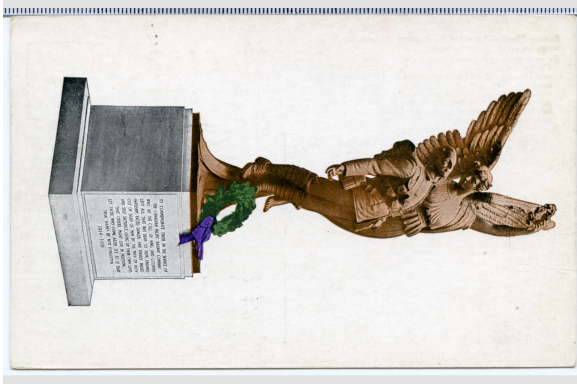

Postcards

Postcard

<https://collections.pacmusee.qc.ca/en/objects/postcard-2013-030-004-372/>

Collections / postcard

CC BY-NC-ND 4.0 license

Color postcard.

Accession Number 2013.30.04.372

Period 1st quarter of the 20th century

Medium and Support ink, cardboard

Technique industrial process

Measurements 8,8 x 14 cm

© © Collection Pointe-à-Callière, collection Christian Paquin, 2013.030.004.372