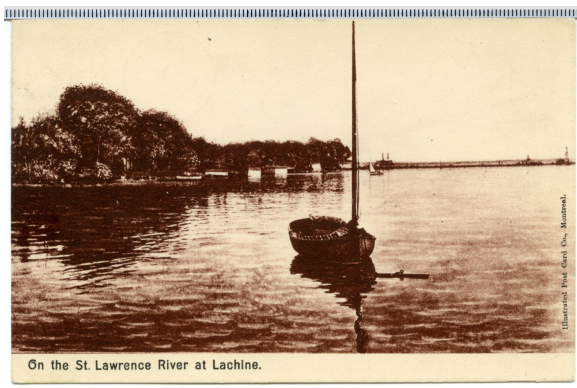

Postcards

Postcard

<https://collections.pacmusee.qc.ca/en/objects/postcard-2013-030-004-061/>

Collections / postcard

CC BY-NC-ND 4.0 license

Color postcard with handwritten inscriptions.

Accession Number 2013.30.04.061

Fabricant / Éditeur The Illustrated Postal Card Co.

Date 1906 an

Medium and Support ink, cardboard

Technique industrial process

Measurements 9 x 13,9 cm

© © Collection Pointe-à-Callière, collection Christian Paquin, 2013.030.004.061