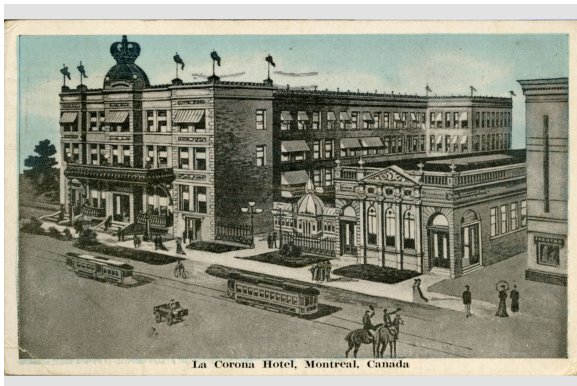

Postcards

Postcard

<https://collections.pacmusee.qc.ca/en/objects/postcard-2013-030-002-544/>

Collections / postcard

CC BY-NC-ND 4.0 license

Color postcard with handwritten inscriptions.

Accession Number 2013.30.02.544

Fabricant / Éditeur European Post Card Co.

Date 1920 an

Medium and Support ink, cardboard

Technique industrial process