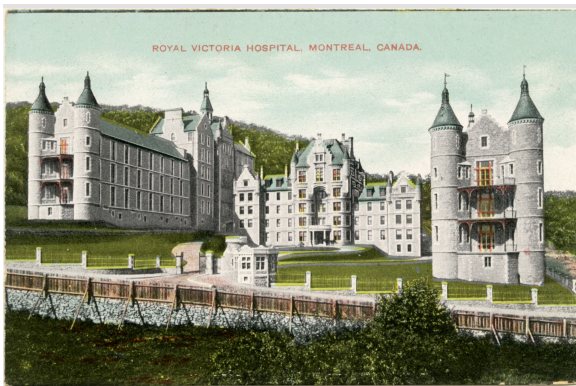

Postcards

Postcard

<https://collections.pacmusee.qc.ca/en/objects/postcard-2013-030-002-265/>

Collections / postcard

CC BY-NC-ND 4.0 license

Color postcard.

Accession Number 2013.30.02.265

Fabricant / Éditeur Nerlich & Co - NCO

Date 1916 an

Medium and Support ink, cardboard

Technique color offset