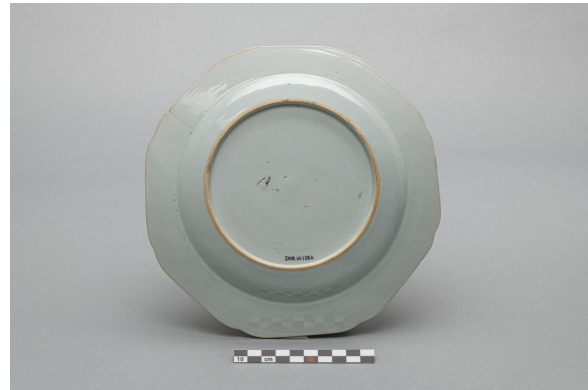

Plate

<https://collections.pacmusee.qc.ca/en/objects/plate-2018-010-1282/>

Collections / From the Conquest to the founding of Canada / plate

CC BY-NC-ND 4.0 license

The plate is complete; there is some missing around the rim and some flaws on the reverse. The plate is circular in shape, with an octagonal rim and concave corners. The rim slopes slightly inwards, the side is socked and the bottom is flat and recessed. The plate rests on a small milled foot that is free of glaze. There are traces of wear on the inner base; the decoration is traced

and hand-painted in underglaze blue. The decoration covers the rim, wall and bottom of the plate. It is of the lake landscape type. The border frieze is complex and composed of various elements. Near the rim, there is a narrow braid adorned with a row of small core ovals. The frieze is composed of two groups of elements repeated alternately on the sides of the plate's marli. One group is composed of three rows of stone beads on which are plant motifs, bordered by two plant motifs painted dark blue. The other group consists of two rows of staggered core beads, bordered at each end by a flower. These two groups of elements support leafy, flowering stems that form a garland. The decoration on the wall is a row of pairs of spirals encircling a trident and resting on a fillet. The background depicts an oriental scene with water and islands. On the main island, painted in faded blue, is a fence with vertical posts and latticework panels; it borders two tall, leafy plants, each adorned with a large flower, one of which appears to be a peony. On the neighbouring island, bordered by large boulders, stands a huge pine tree and a pavilion with an oriental-style stepped roof. The perimeter of the plate is covered with iron-brown plaster.