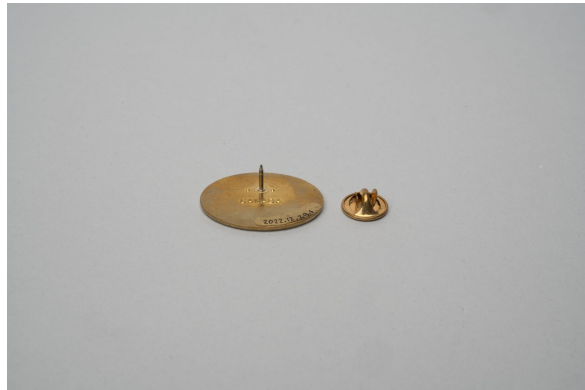

Pin

<https://collections.pacmusee.qc.ca/en/objects/pin-2022-012-029-1-2/>

Collections / pin

CC BY-NC-ND 4.0 license

This oval pin in gilded metal is enameled in white. In the center, three maple leaves in different shades of red and a ring of yellow, green, black, red and blue.

Accession Number 2022.12.29.1-2

Materials metal

Measurements 2,4 x 3,1 cm

© Pointe-à-Callière Collection, donation by Simon Turmel, 2022.012.029.1-2

Photo by Victor Diaz Lamich