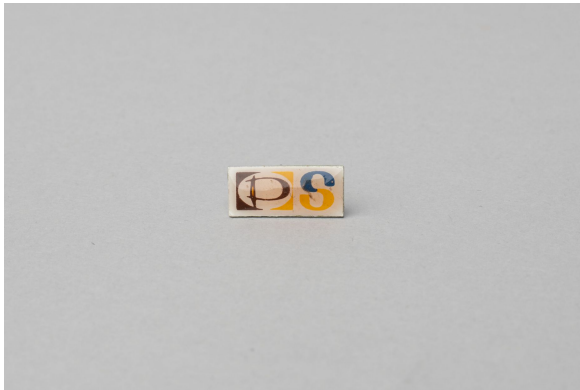

# Pin

<https://collections.pacmusee.qc.ca/en/objects/pin-2022-006-00175-1-2/>

Collections / pin

CC BY-NC-ND 4.0 license

Rectangular metal pin. The white background features the letter “P” (for “Paquet”) in yellow and brown, and the letter “S” (for “Syndicat”) in yellow and blue. The clasp is gold.

---

Accession Number 2022.06.175.1-2

Marchand La Compagnie Paquet Limitée

Materials metal

Measurements 0,6 x 1,5 x 1 cm

---

© Pointe-à-Callière Collection, Frédéric Cloutier and Ronald Chabot Collection,  
2022.006.00175.1-2