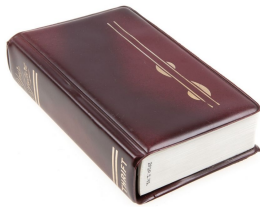

Piggy bank

<https://collections.pacmusee.qc.ca/en/objects/piggy-bank-2020-002-0072/>

Collections / piggy bank

Piggy bank delivered for a credit union. Made of reddish-white plastic. The cover features an illustration. Inscriptions are located on the edge of the book. Inside is the institution's inscription and a lock.

Accession Number 2020.02.72

Fabricant / Éditeur Gerett, M. A., Inc.

Materials plastic

Measurements 13,5 x 8,7 x 3,4 cm

© Pointe-à-Callière Collection, 2020.002.0072

Photo by Louis-Etienne Dore

On display