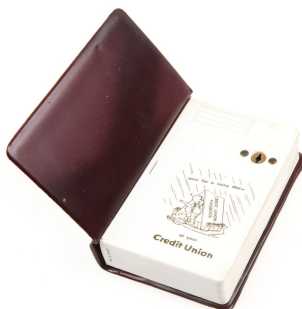

Piggy bank

<https://collections.pacmusee.qc.ca/en/objects/piggy-bank-2020-002-0072/>

Collections / piggy bank

Piggy bank delivered for a credit union. Made of reddish-white plastic. The cover features an illustration. Inscriptions are located on the edge of the book. Inside is the institution's inscription and a lock.

Accession Number 2020.02.72

Fabricant / Éditeur Gerett, M. A., Inc.

Materials plastic

Measurements 13,5 x 8,7 x 3,4 cm

© Pointe-à-Callière Collection, 2020.002.0072

Photo by Louis-Etienne Dore

On display