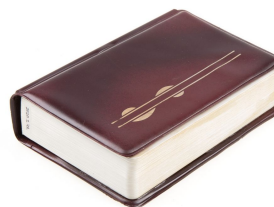

Piggy bank

<https://collections.pacmusee.qc.ca/en/objects/piggy-bank-2020-002-0072/>

Collections / piggy bank

Piggy bank delivered for a credit union. Made of reddish-white plastic. The cover features an illustration. Inscriptions are located on the edge of the book. Inside is the institution's inscription and a lock.

Accession Number 2020.02.72

Fabricant / Éditeur Gerett, M. A., Inc.

Materials plastic

Measurements 13,5 x 8,7 x 3,4 cm

© Pointe-à-Callière Collection, 2020.002.0072

Photo by Louis-Etienne Dore

On display