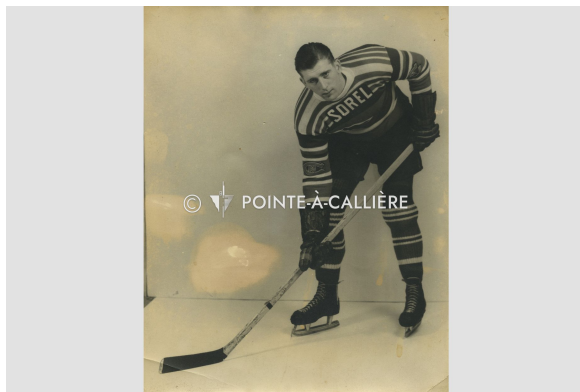

Ethnohistorical collection

Photography

<https://collections.pacmusee.qc.ca/en/objects/photography-2022-026-057/>

Collections / photography

Copyright undetermined

Mast-finished black and white photograph of a man leaning forward in field hockey gear from the Sorel team, on skates and holding a field hockey stick. Studio shot on light background.

Accession Number 2022.26.57

Medium and Support silver print, paper

Measurements 25,2 x 20 cm

© Pointe-à-Callière Collection, donation by Dave St-Martin, 2022.026.057