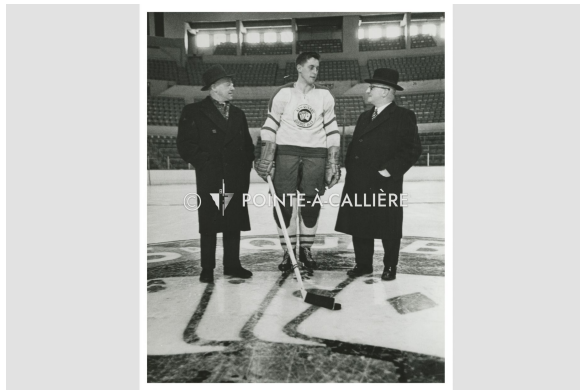

Ethnohistorical collection

Photography

<https://collections.pacmusee.qc.ca/en/objects/photography-2020-007-001-206-207/>

Collections / photography

Copyright undetermined

Black and white photograph of Jean Béliveau on the ice wearing a Quebec Aces jersey. He is surrounded by two men in winter coats and black hats.

Accession Number 2020.07.01.206-207

Measurements 25,3 x 20,2 cm

© © Collection Pointe-à-Callière, 2020.007.001.206-207