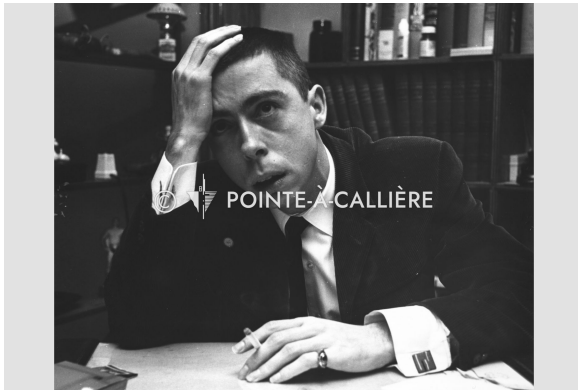

# Photography

<https://collections.pacmusee.qc.ca/en/objects/photography-2017-005-028/>

Collections / photography

Copyright undetermined

Black and white photograph by Gilles Latulippe.

---

Accession Number 2017.05.28

Artiste / Auteur Lauzé, Bernard

Medium and Support ink, paper

Measurements 25,4 x 20,32 cm

---

© Collection Pointe-à-Callière, Fonds Bernard Lauzé, donation by Yves

Lefebvre,2017.005.028