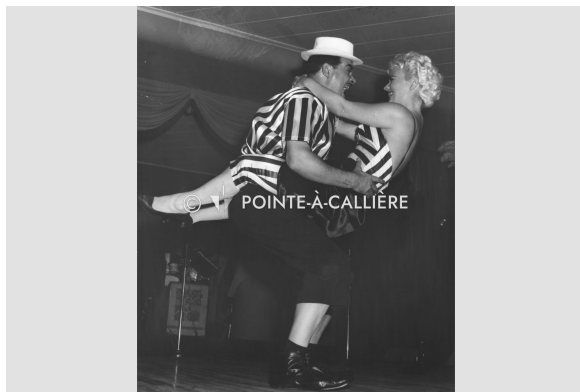

Ethnohistorical collection

Photography

<https://collections.pacmusee.qc.ca/en/objects/photography-2017-005-008/>

Collections / photography

Copyright undetermined

Black and white photograph of Ti-Gus and Ti-Mousse.

Accession Number 2017.05.08

Artiste / Auteur Lauzé, Bernard

Medium and Support ink, paper

Measurements 25,4 x 20,32 cm

© © Collection Pointe-à-Callière, Fonds Bernard Lauzé, don d'Yves Lefebvre,
2017.005.008