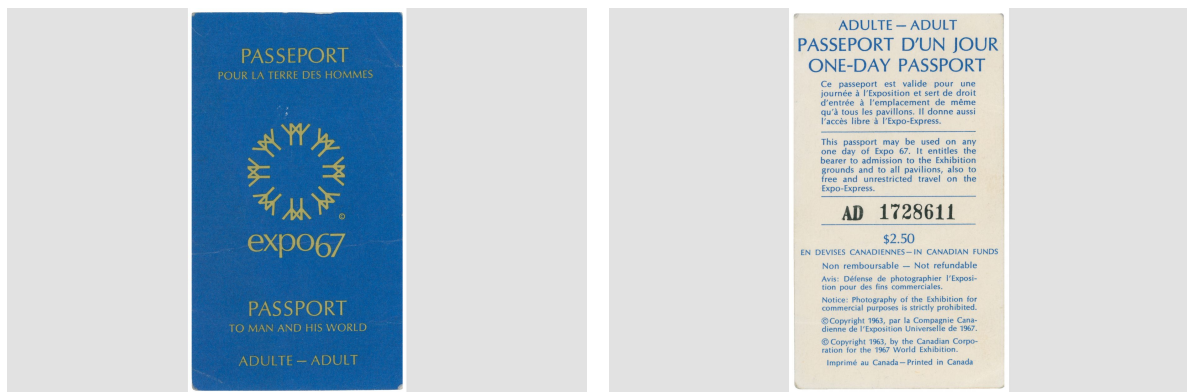

Ethnohistorical collection

Passport

<https://collections.pacmusee.qc.ca/en/objects/passport-2016-005/>

Collections / passport

CC BY-NC-ND 4.0 license

7-day Adult Passport to Expo 67 by Mr. Raymond Breau. Blue cover with gold writing.

Accession Number 2016.05

Date 1967

Materials cardboard, ink

Measurements 14 x 9,5 cm

© Pointe-à-Callière Collection, 2016.005