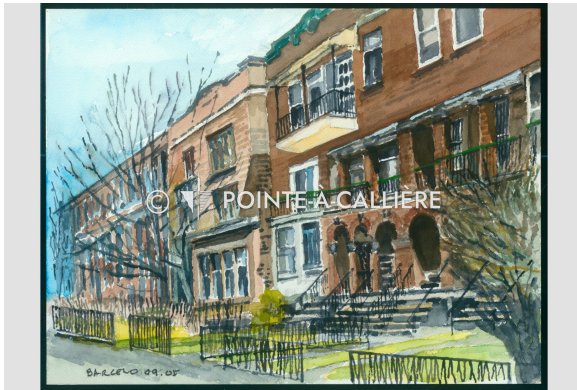

Painting

<https://collections.pacmusee.qc.ca/en/objects/painting-2017-002-129/>

Collections / painting

Copyright undetermined

Painting Sherbrooke Street East.

Accession Number 2017.02.129

Artiste / Auteur Barcelo, Michel

Date 2009-05

Medium and Support watercolor, cardboard

Measurements 30,5 x 40,5 cm

© Pointe-à-Callière Collection, donation by Michèle Bertrand,2017.002.129