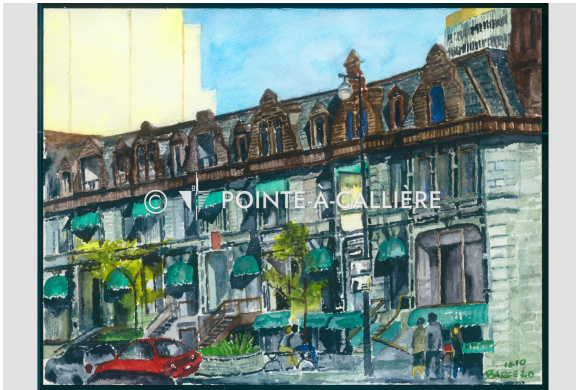

Painting

<https://collections.pacmusee.qc.ca/en/objects/painting-2017-002-127/>

Collections / painting

Copyright undetermined

Sherbrooke Street West painting. Following a slightly sinuous path that follows the foot of Mount Royal in its western section, the Sherbrooke Street Painting covers a large part of the island.

Accession Number 2017.02.127

Artiste / Auteur Barcelo, Michel

Date 2010-10

Medium and Support watercolor, cardboard

Measurements 30,5 x 40,5 cm

© Pointe-à-Callière Collection, donation by Michèle Bertrand,2017.002.127