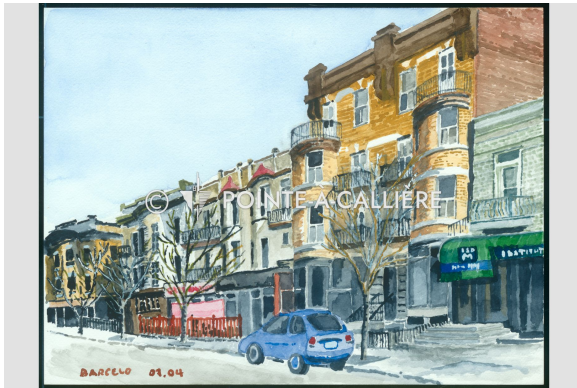

Painting

<https://collections.pacmusee.qc.ca/en/objects/painting-2017-002-109/>

Collections / painting

Copyright undetermined

Painting avenue du Parc.

Accession Number 2017.02.109

Artiste / Auteur Barcelo, Michel

Date 2007-04

Medium and Support watercolor, cardboard

Measurements 30,5 x 40,5 cm

© Pointe-à-Callière Collection, donation by Michèle Bertrand,2017.002.109