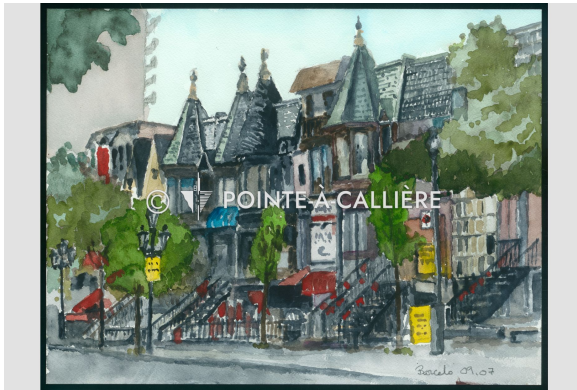

Painting

<https://collections.pacmusee.qc.ca/en/objects/painting-2017-002-100/>

Collections / painting

Copyright undetermined

Painting on rue Crescent.

Accession Number 2017.02.100

Artiste / Auteur Barcelo, Michel

Date 2009-07

Medium and Support watercolor, cardboard

Measurements 30,5 x 40,5 cm

© Pointe-à-Callière Collection, donation by Michèle Bertrand,2017.002.100