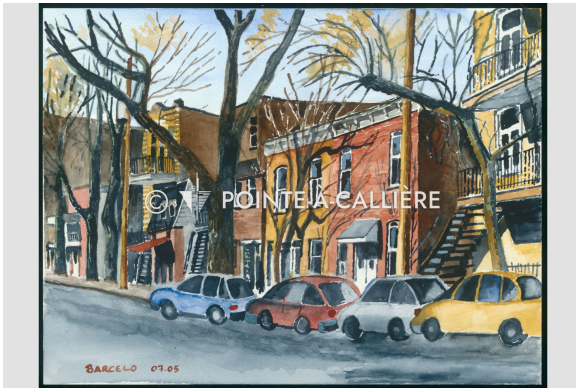

Painting

<https://collections.pacmusee.qc.ca/en/objects/painting-2017-002-073/>

Collections / painting

Copyright undetermined

Painting north of Parc Lafontaine.

Accession Number 2017.02.73

Artiste / Auteur Barcelo, Michel

Date 2007-05

Medium and Support watercolor, cardboard

Measurements 30,5 x 40,5 cm

© Pointe-à-Callière Collection, donation by Michèle Bertrand,2017.002.073