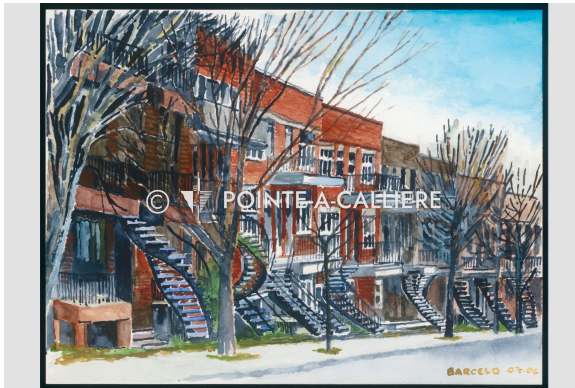

Painting

<https://collections.pacmusee.qc.ca/en/objects/painting-2017-002-065/>

Collections / painting

Copyright undetermined

Painting on rue Chapleau.

Accession Number 2017.02.65

Artiste / Auteur Barcelo, Michel

Date 2007-06

Medium and Support watercolor, cardboard

Measurements 30,5 x 40,5 cm

© Pointe-à-Callière Collection, donation by Michèle Bertrand,2017.002.065