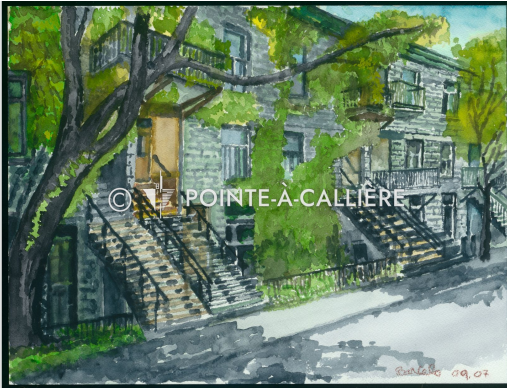

Painting

<https://collections.pacmusee.qc.ca/en/objects/painting-2017-002-064/>

Collections / painting

Copyright undetermined

Painting on Berri Street.

Accession Number 2017.02.64

Artiste / Auteur Barcelo, Michel

Date 2009-07

Medium and Support watercolor, cardboard

Measurements 30,5 x 40,5 cm

© Pointe-à-Callière Collection, donation by Michèle Bertrand,2017.002.064