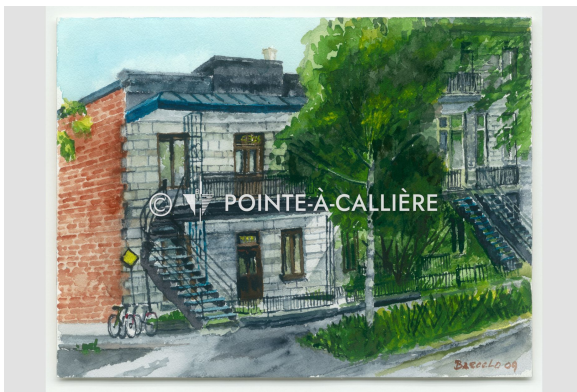

Ethnohistorical collection

# Painting

<https://collections.pacmusee.qc.ca/en/objects/painting-2017-002-062/>

Collections / painting

Copyright undetermined

Painting avenue Christophe-Colomb.

---

Accession Number 2017.02.62

Artiste / Auteur Barcelo, Michel