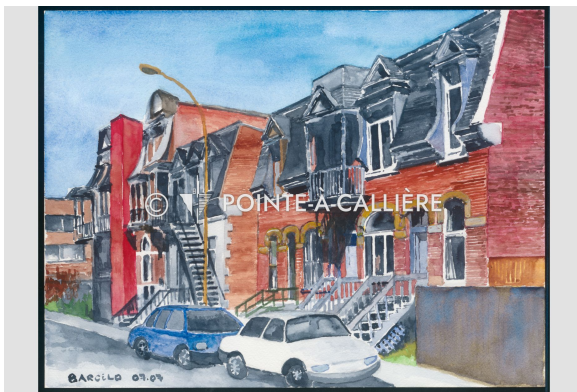

Painting

Évolution d'une rue

<https://collections.pacmusee.qc.ca/en/objects/painting-2017-002-056/>

Collections / painting

Copyright undetermined

Painting a street in Montreal.

Accession Number 2017.02.56

Artiste / Auteur Barcelo, Michel

Date 2007-07

Medium and Support watercolor, cardboard

Measurements 30,5 x 40,5 cm

© Pointe-à-Callière Collection, donation by Michèle Bertrand, 2017.002.056