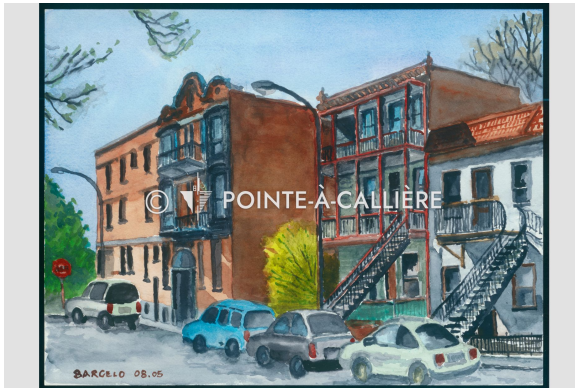

# Painting

<https://collections.pacmusee.qc.ca/en/objects/painting-2017-002-053/>

Collections / painting

Copyright undetermined

Painting on rue Jeanne Mance.

---

Accession Number 2017.02.53

Artiste / Auteur Barcelo, Michel

Date 2008-05

Medium and Support watercolor, cardboard

Measurements 30,5 x 40,5 cm

---

© Pointe-à-Callière Collection, donation by Michèle Bertrand,2017.002.053