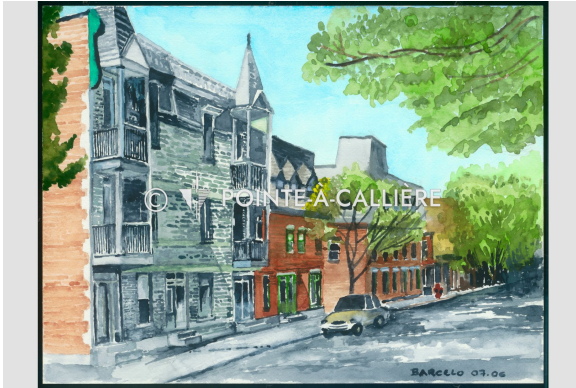

Painting

<https://collections.pacmusee.qc.ca/en/objects/painting-2017-002-052/>

Collections / painting

Copyright undetermined

Painting on rue Alexandre-DeSève.

Accession Number 2017.02.52

Artiste / Auteur Barcelo, Michel

Date 2007-06

Medium and Support watercolor, cardboard

Measurements 30,5 x 40,5 cm

© Pointe-à-Callière Collection, donation by Michèle Bertrand,2017.002.052