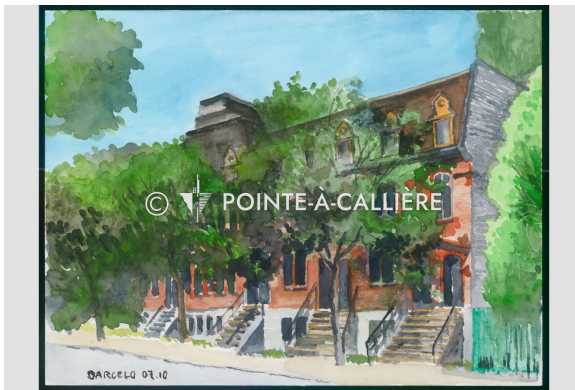

# Painting

<https://collections.pacmusee.qc.ca/en/objects/painting-2017-002-043/>

Collections / painting

Copyright undetermined

Painting on rue Quesnel.

---

Accession Number 2017.02.43

Artiste / Auteur Barcelo, Michel

Date 2007-10

Medium and Support watercolor, cardboard

Measurements 30,5 x 40,5 cm

---

© Pointe-à-Callière Collection, donation by Michèle Bertrand,2017.002.043