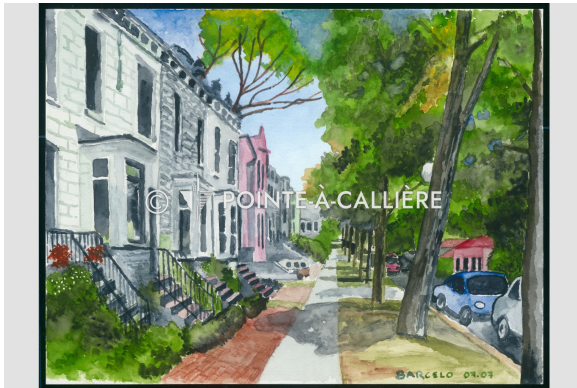

# Painting

<https://collections.pacmusee.qc.ca/en/objects/painting-2017-002-041/>

Collections / painting

Copyright undetermined

Painting Wood Avenue.

---

Accession Number 2017.02.41

Artiste / Auteur Barcelo, Michel

Date 2007-07

Medium and Support watercolor, cardboard

Measurements 30,5 x 40,5 cm

---

© Pointe-à-Callière Collection, donation by Michèle Bertrand,2017.002.041