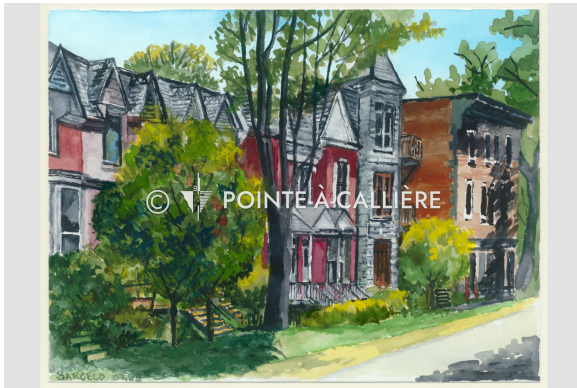

Painting reproduction

<https://collections.pacmusee.qc.ca/en/objects/painting-2017-002-039/>

Collections / painting

Copyright undetermined

Clarke Avenue painting.

Accession Number 2017.02.39

Artiste / Auteur Barcelo, Michel

Date 2007-02

Medium and Support watercolor, cardboard

© Pointe-à-Callière Collection, donation by Michèle Bertrand, 2017.002.039