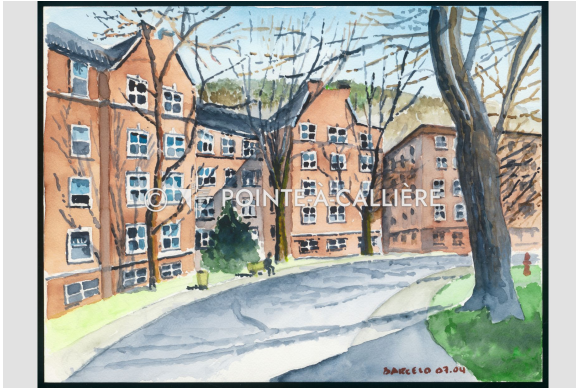

Painting

<https://collections.pacmusee.qc.ca/en/objects/painting-2017-002-012/>

Collections / painting

Copyright undetermined

Ridgewood Avenue painting.

Accession Number 2017.02.12

Artiste / Auteur Barcelo, Michel

Date 2007-04

Medium and Support watercolor, cardboard

Measurements 30,5 x 40,5 cm

© Pointe-à-Callière Collection, donation by Michèle Bertrand,2017.002.012