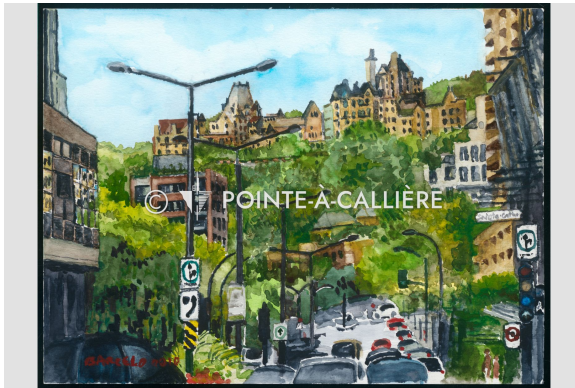

Painting

<https://collections.pacmusee.qc.ca/en/objects/painting-2017-002-001/>

Collections / Environment and urban planning / painting

Copyright undetermined

Painting of Atwater Avenue. The stretch of this avenue between Sainte-Catherine and Sherbrooke streets features numerous offices and shops.

Accession Number 2017.02.01

Artiste / Auteur Barcelo, Michel

Date 2009-10

Medium and Support watercolor, cardboard

Measurements 30,5 x 40,5 cm

© Pointe-à-Callière Collection, donation by Michèle Bertrand,2017.002.001