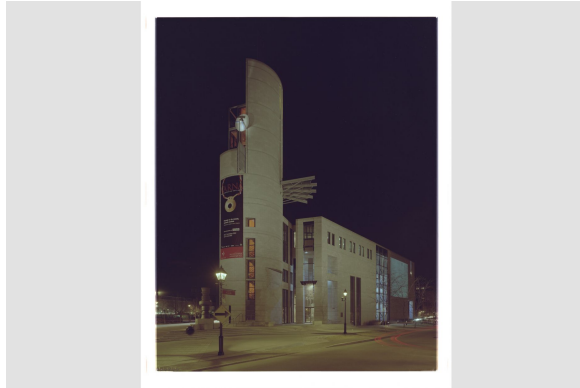

# Negative

<https://collections.pacmusee.qc.ca/en/objects/negative-2022-019-128/>

Collections / negative

CC BY-NC-ND 4.0 license

This color negative shows the Éperon building at the Pointe-à-Callière Museum at night.

---

Accession Number 2022.19.128

Artiste / Auteur Rajotte, Normand

Date 2004

Medium and Support silver print, color negative film

Measurements 12,4 x 9,9 cm

---

© Pointe-à-Callière Collection, photos by Normand Rajotte, 2022.019.128