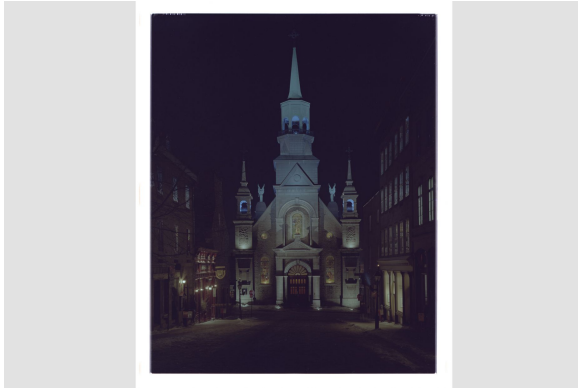

Negative

<https://collections.pacmusee.qc.ca/en/objects/negative-2022-019-127/>

Collections / negative

CC BY-NC-ND 4.0 license

This color negative shows the Notre-Dame-de-Bon-Secours chapel at night.

Accession Number 2022.19.127

Artiste / Auteur Rajotte, Normand

Date 2004

Medium and Support silver print, color negative film

Measurements 12,4 x 9,9 cm

© Pointe-à-Callière Collection, photos by Normand Rajotte, 2022.019.127