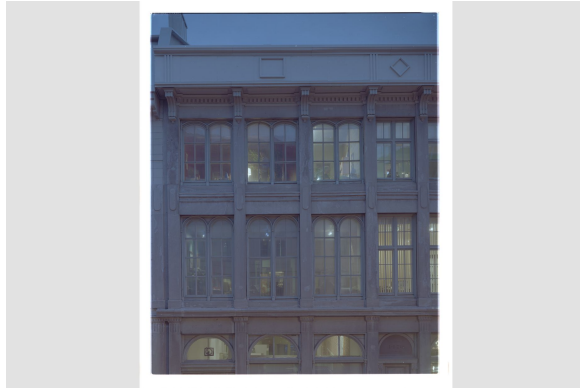

Negative

<https://collections.pacmusee.qc.ca/en/objects/negative-2022-019-108/>

Collections / negative

CC BY-NC-ND 4.0 license

This color negative depicts the facade of a historic stone building.

Accession Number 2022.19.108

Artiste / Auteur Rajotte, Normand

Date 2004

Medium and Support silver print, color negative film

Measurements 12,4 x 9,9 cm

© Pointe-à-Callière Collection, photos by Normand Rajotte, 2022.019.108