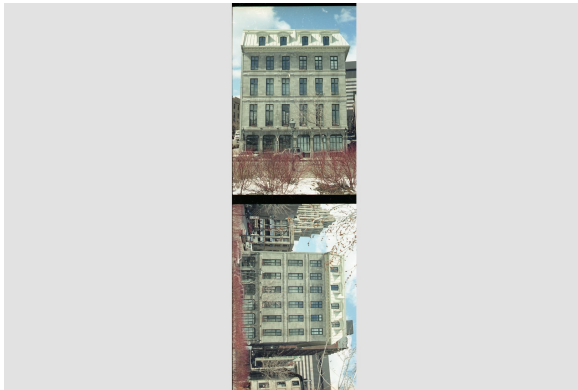

# Negative

<https://collections.pacmusee.qc.ca/en/objects/negative-2022-019-062/>

Collections / negative

CC BY-NC-ND 4.0 license

This negative features two color negatives (1 portrait view, 1 landscape view) depicting a historic stone building with 4 stories plus attic. The first floor section features display windows surrounded by columns.

---

Accession Number 2022.19.062

Artiste / Auteur Rajotte, Normand

Date 2004

Medium and Support silver print, color negative film

Measurements 3,5 x 7,5 cm

---

© Pointe-à-Callière Collection, photos by Normand Rajotte, 2022.019.062