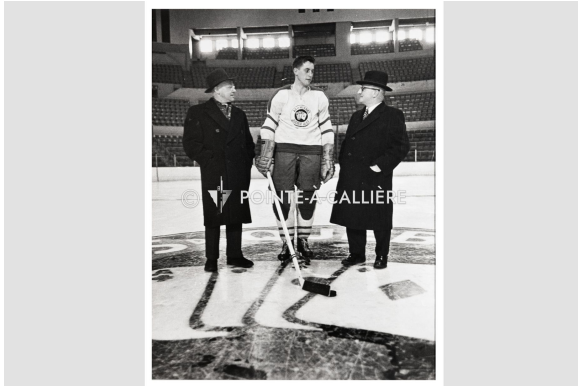

Negative

<https://collections.pacmusee.qc.ca/en/objects/negative-2020-007-001-208/>

Collections / negative

Copyright undetermined

Black and white negative of Jean Béliveau on the ice wearing a Quebec Aces jersey. He is surrounded by two men in winter coats and black hats.