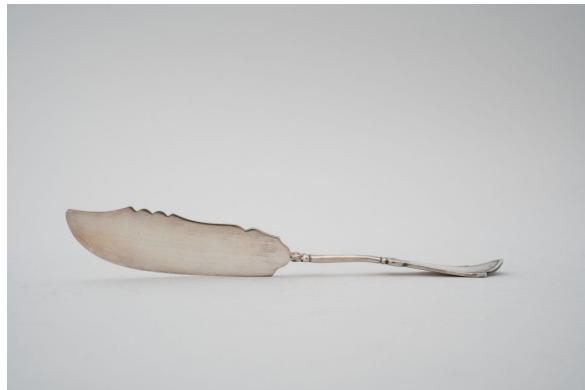

Knife butter

<https://collections.pacmusee.qc.ca/en/objects/knife-2019-022-011/>

Collections / knife

CC BY-NC-ND 4.0 license

Butter knife with small curved notches on the non-cutting side of the blade. There is a faded hallmark at the top left of the blade base. The handle is in the opposite direction to the blade. The end of the handle is curved with flower motifs in relief.

Accession Number 2019.22.11

Materials metal

Technique hit

Measurements 2,1 x 2,5 x 18,6 cm

© © Collection Pointe-à-Callière, 2019.022.011

Photo by Victor Diaz Lamich